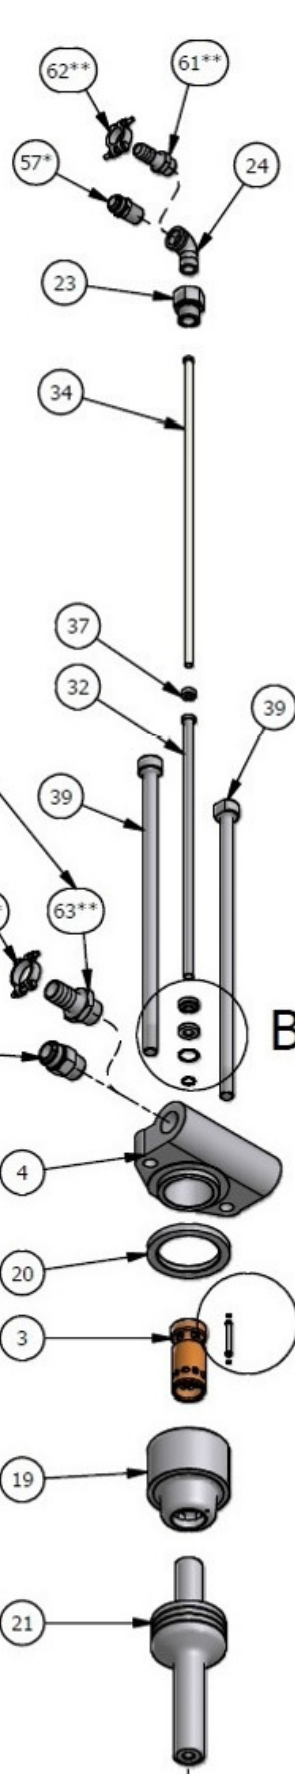

MW 140H
MW 140P

MW 5000/C/E/G/EG/GL/EGL

DRIFTER

PNEUMATIC HOSE

C

PNEUMATIC HOSE

B

B

C

D

A

A

D

SOLD SEPARATELY

MW 140H
MW 140P

MW 5000/C/E/G/EG/GL/EG

DRIFTER

MW 140H/P			
ITEM	QUANTITY	CODE	DESCRIPTION
1	1	WA-3323	CYLINDER -140
2	1	WA-3384	BUSHING
3	1	WA-3113	BUSHING
4	1	WA-3109	UPPER HEAD
5	1	WA-3118	COVER
6	1	WA-3115	CHUCK DRIVER
7	1	WA-3142	SHAFT
8	1	WA-3179	LOWER HEAD
9	1	WA-3141	BUSHING
10	1	WA-3330	INTERMEDIATE PART
11	1	WA-3116	CHUCK JAW
12	1	WA-3173	GEAR
13	5	WA-3285	BEARING
14	1	WA-3146	GEAR
15	1	WA-3167	GEAR
16	1	WA-3147	COVER
17	1	WA-1804	HOUSING
18	1	WA-3166	SHAFT
19	1	WA-3342	VALVE
20	1	WA-3338	WASHER
21	1	WA-3341	PISTON
22	1	WA-3111	EXHAUST TUBE
23	1	WA-3108	ADAPTER
24	1	WA-369	ELBOW
25	1	WA-3117	NUT
26	1	WJ-120	BOLT
27	1	WA-3140	NUT
28	1	WA-3112	ADAPTER
29	1	WA-3339	WASHER
30	1	WA-3171	BUSHING
31	1	WA-3137	WASHER
32	1	WJ-130	AIR TUBE
33	1	WA-3282	O'RING
34	1	WK-104	AIR TUBE
35	1	WA-1987	WASHER
36	1	WA-3281	WASHER
37	1	WA-3280	WASHER
38	1	WA-3283	O'RING
39	2	WA-3386	ROD ASSEMBLY
40	2	WA-3168	NUT
41	1	WA-3148	SHAFT
42	3	WA-3278	BOLT
43	5	WA-119	WASHER
44	5	WA-3279	BOLT
45	1	WA-59	LUBRICATION FITTING
46	1	WA-384	LUBRICATION FITTING
47	1	WA-3317	LINCHPIN
48	2	WA-3170	PIN
49	1	WA-3106	ELASTIC PIN
50	1	WA-202	ELASTIC PIN
51	1	WA-3321	BEARING
52	1	WA-3175	BUSHING
53	1	WA-3286	BEARING
54	1	WA-3176	BUSHING
55	1	WA-3287	BEARING
56	1	WA-3385	PIN
57*	3	WA-328	ADAPTER (HYDRAULIC HOSE)
58*	1	WA-331	ADAPTER (HYDRAULIC HOSE)
59***	1	WA-3397	SHANK ADAPTER (SOLD SEPARATELY)
60***	1	WA-3133	WASHER (SHANK)
61**	3	WA-114	NOZZLE (PNEUMATIC HOSE)
62**	3	WA-1745	PNEUMATIC HOSE CLAMP
63**	1	WA-633	NOZZLE (PNEUMATIC HOSE)
64**	1	WA-3693	PNEUMATIC HOSE CLAMP
65	2	WA-637	O'RING
66	3	WA-138	WASHER