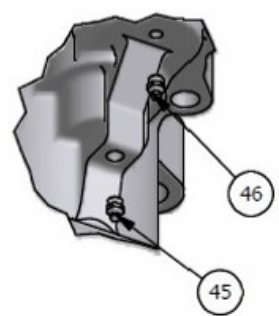

MW 140H
MW 140P

MW 5000/C/E/G/EG/GL/EGL

DRIFTER

PNEUMATIC HOSE

C

PNEUMATIC HOSE

B

B

C

D

A

A

D

SOLD SEPARATELY