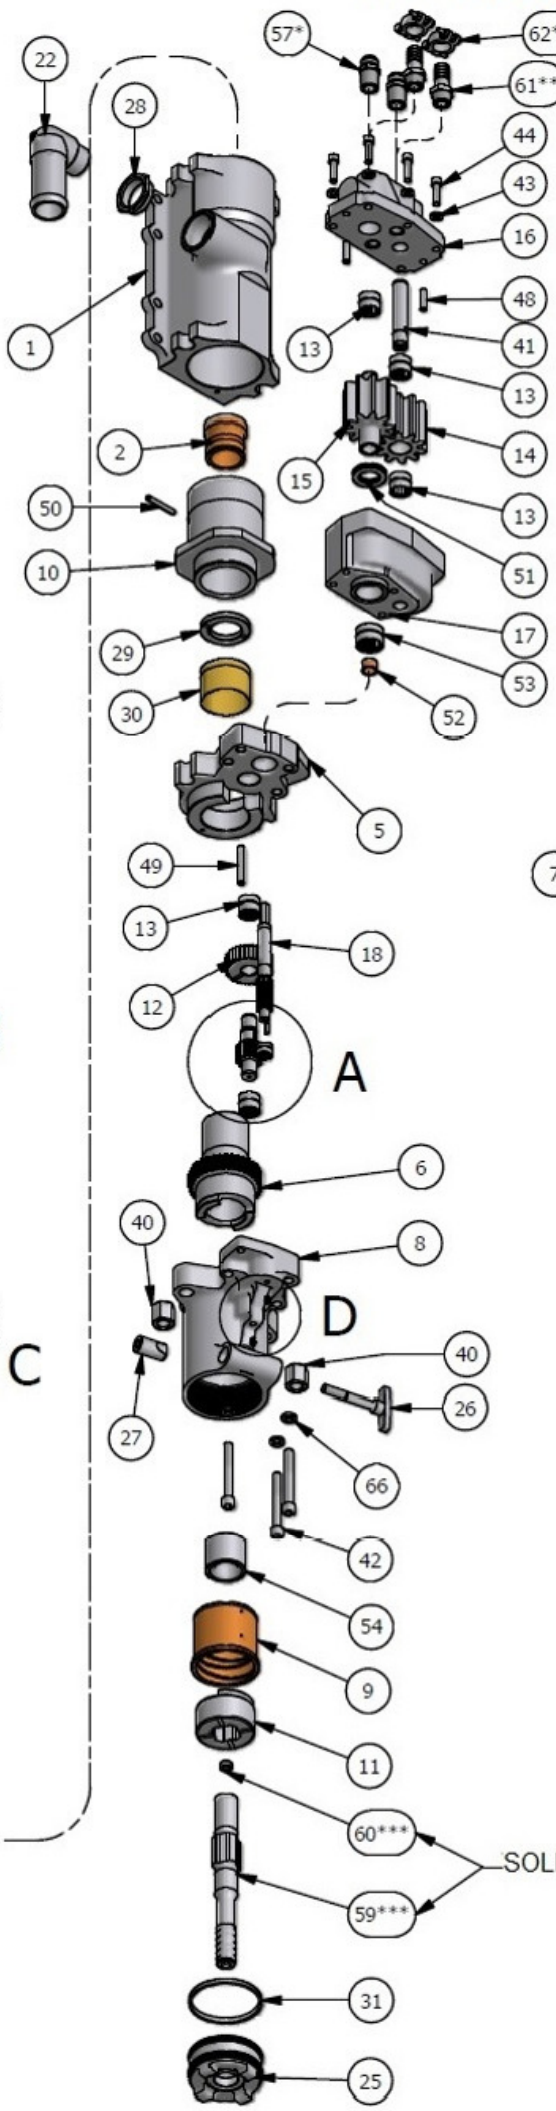

MW 140H
MW 140P

MW 5000/C/E/G/EG/GL/EGL

DRIFTER

PNEUMATIC HOSE

C

PNEUMATIC HOSE

B

B

C

D

A

A

D

SOLD SEPARATELY

MW 140H
MW 140P

MW 5000/C/E/G/EG/GL/EG

DRIFTER

MW 140H/P			
ITEM	QUANTITY	CODE	DESCRIPTION
1	1	WA-3323	CYLINDER -140
2	1	WA-3384	BUSHING
3	1	WA-3113	BUSHING
4	1	WA-3109	UPPER HEAD
5	1	WA-3118	COVER
6	1	WA-3115	CHUCK DRIVER
7	1	WA-3142	SHAFT
8	1	WA-3179	LOWER HEAD
9	1	WA-3141	BUSHING
10	1	WA-3330	INTERMEDIATE PART
11	1	WA-3116	CHUCK JAW
12	1	WA-3173	GEAR
13	5	WA-3285	BEARING
14	1	WA-3146	GEAR
15	1	WA-3167	GEAR
16	1	WA-3147	COVER
17	1	WA-1804	HOUSING
18	1	WA-3166	SHAFT
19	1	WA-3342	VALVE
20	1	WA-3338	WASHER
21	1	WA-3341	PISTON
22	1	WA-3111	EXHAUST TUBE
23	1	WA-3108	ADAPTER
24	1	WA-369	ELBOW
25	1	WA-3117	NUT
26	1	WJ-120	BOLT
27	1	WA-3140	NUT
28	1	WA-3112	ADAPTER
29	1	WA-3339	WASHER
30	1	WA-3171	BUSHING
31	1	WA-3137	WASHER
32	1	WJ-130	AIR TUBE
33	1	WA-3282	O'RING
34	1	WK-104	AIR TUBE
35	1	WA-1987	WASHER
36	1	WA-3281	WASHER
37	1	WA-3280	WASHER
38	1	WA-3283	O'RING
39	2	WA-3386	ROD ASSEMBLY
40	2	WA-3168	NUT
41	1	WA-3148	SHAFT
42	3	WA-3278	BOLT
43	5	WA-119	WASHER
44	5	WA-3279	BOLT
45	1	WA-59	LUBRICATION FITTING
46	1	WA-384	LUBRICATION FITTING
47	1	WA-3317	LINCHPIN
48	2	WA-3170	PIN
49	1	WA-3106	ELASTIC PIN
50	1	WA-202	ELASTIC PIN
51	1	WA-3321	BEARING
52	1	WA-3175	BUSHING
53	1	WA-3286	BEARING
54	1	WA-3176	BUSHING
55	1	WA-3287	BEARING
56	1	WA-3385	PIN
57*	3	WA-328	ADAPTER (HYDRAULIC HOSE)
58*	1	WA-331	ADAPTER (HYDRAULIC HOSE)
59***	1	WA-3397	SHANK ADAPTER (SOLD SEPARATELY)
60***	1	WA-3133	WASHER (SHANK)
61**	3	WA-114	NOZZLE (PNEUMATIC HOSE)
62**	3	WA-1745	PNEUMATIC HOSE CLAMP
63**	1	WA-633	NOZZLE (PNEUMATIC HOSE)
64**	1	WA-3693	PNEUMATIC HOSE CLAMP
65	2	WA-637	O'RING
66	3	WA-138	WASHER