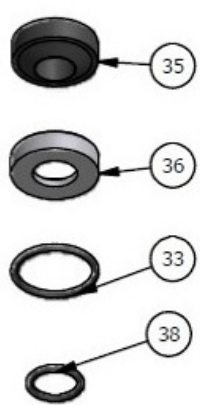

MW 140H
MW 140P

MW 5000/C/E/G/EG/GL/EGL

DRIFTER

PNEUMATIC HOSE

C

PNEUMATIC HOSE

B

B

C

D

A

A

D

SOLD SEPARATELY

MW 140H
MW 140P

MW 5000/C/E/G/EG/GL/EG

DRIFTER

MW 140H/P			
ITEM	QUANTITY	CODE	DESCRIPTION
1	1	WA-3323	CYLINDER -140
2	1	WA-3384	BUSHING
3	1	WA-3113	BUSHING
4	1	WA-3109	UPPER HEAD
5	1	WA-3118	COVER
6	1	WA-3115	CHUCK DRIVER
7	1	WA-3142	SHAFT
8	1	WA-3179	LOWER HEAD
9	1	WA-3141	BUSHING
10	1	WA-3330	INTERMEDIATE PART
11	1	WA-3116	CHUCK JAW
12	1	WA-3173	GEAR
13	5	WA-3285	BEARING
14	1	WA-3146	GEAR
15	1	WA-3167	GEAR
16	1	WA-3147	COVER
17	1	WA-1804	HOUSING
18	1	WA-3166	SHAFT
19	1	WA-3342	VALVE
20	1	WA-3338	WASHER
21	1	WA-3341	PISTON
22	1	WA-3111	EXHAUST TUBE
23	1	WA-3108	ADAPTER
24	1	WA-369	ELBOW
25	1	WA-3117	NUT
26	1	WJ-120	BOLT
27	1	WA-3140	NUT
28	1	WA-3112	ADAPTER
29	1	WA-3339	WASHER
30	1	WA-3171	BUSHING
31	1	WA-3137	WASHER
32	1	WJ-130	AIR TUBE
33	1	WA-3282	O'RING
34	1	WK-104	AIR TUBE
35	1	WA-1987	WASHER
36	1	WA-3281	WASHER
37	1	WA-3280	WASHER
38	1	WA-3283	O'RING
39	2	WA-3386	ROD ASSEMBLY
40	2	WA-3168	NUT
41	1	WA-3148	SHAFT
42	3	WA-3278	BOLT
43	5	WA-119	WASHER
44	5	WA-3279	BOLT
45	1	WA-59	LUBRICATION FITTING
46	1	WA-384	LUBRICATION FITTING
47	1	WA-3317	LINCHPIN
48	2	WA-3170	PIN
49	1	WA-3106	ELASTIC PIN
50	1	WA-202	ELASTIC PIN
51	1	WA-3321	BEARING
52	1	WA-3175	BUSHING
53	1	WA-3286	BEARING
54	1	WA-3176	BUSHING
55	1	WA-3287	BEARING
56	1	WA-3385	PIN
57*	3	WA-328	ADAPTER (HYDRAULIC HOSE)
58*	1	WA-331	ADAPTER (HYDRAULIC HOSE)
59***	1	WA-3397	SHANK ADAPTER (SOLD SEPARATELY)
60***	1	WA-3133	WASHER (SHANK)
61**	3	WA-114	NOZZLE (PNEUMATIC HOSE)
62**	3	WA-1745	PNEUMATIC HOSE CLAMP
63**	1	WA-633	NOZZLE (PNEUMATIC HOSE)
64**	1	WA-3693	PNEUMATIC HOSE CLAMP
65	2	WA-637	O'RING
66	3	WA-138	WASHER