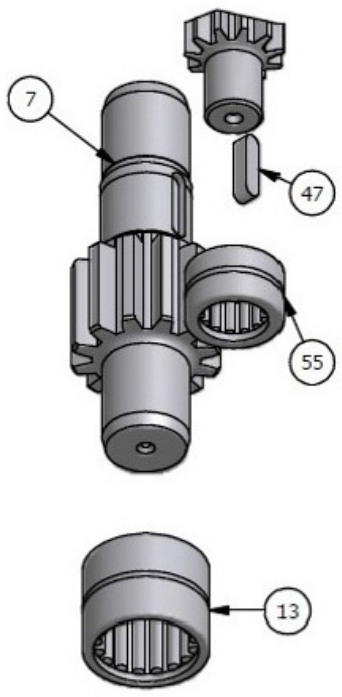

C

D

A

A

D

SOLD SEPARATELY

MW 140H
MW 140P

MW 5000/C/E/G/EG/GL/EG

DRIFTER

MW 140H/P			
ITEM	QUANTITY	CODE	DESCRIPTION
1	1	WA-3323	CYLINDER -140
2	1	WA-3384	BUSHING
3	1	WA-3113	BUSHING
4	1	WA-3109	UPPER HEAD
5	1	WA-3118	COVER
6	1	WA-3115	CHUCK DRIVER
7	1	WA-3142	SHAFT
8	1	WA-3179	LOWER HEAD
9	1	WA-3141	BUSHING
10	1	WA-3330	INTERMEDIATE PART
11	1	WA-3116	CHUCK JAW
12	1	WA-3173	GEAR
13	5	WA-3285	BEARING
14	1	WA-3146	GEAR
15	1	WA-3167	GEAR
16	1	WA-3147	COVER
17	1	WA-1804	HOUSING
18	1	WA-3166	SHAFT
19	1	WA-3342	VALVE
20	1	WA-3338	WASHER
21	1	WA-3341	PISTON
22	1	WA-3111	EXHAUST TUBE
23	1	WA-3108	ADAPTER
24	1	WA-369	ELBOW
25	1	WA-3117	NUT
26	1	WJ-120	BOLT
27	1	WA-3140	NUT
28	1	WA-3112	ADAPTER
29	1	WA-3339	WASHER
30	1	WA-3171	BUSHING
31	1	WA-3137	WASHER
32	1	WJ-130	AIR TUBE
33	1	WA-3282	O'RING
34	1	WK-104	AIR TUBE
35	1	WA-1987	WASHER
36	1	WA-3281	WASHER
37	1	WA-3280	WASHER
38	1	WA-3283	O'RING
39	2	WA-3386	ROD ASSEMBLY
40	2	WA-3168	NUT
41	1	WA-3148	SHAFT
42	3	WA-3278	BOLT
43	5	WA-119	WASHER
44	5	WA-3279	BOLT
45	1	WA-59	LUBRICATION FITTING
46	1	WA-384	LUBRICATION FITTING
47	1	WA-3317	LINCHPIN
48	2	WA-3170	PIN
49	1	WA-3106	ELASTIC PIN
50	1	WA-202	ELASTIC PIN
51	1	WA-3321	BEARING
52	1	WA-3175	BUSHING
53	1	WA-3286	BEARING
54	1	WA-3176	BUSHING
55	1	WA-3287	BEARING
56	1	WA-3385	PIN
57*	3	WA-328	ADAPTER (HYDRAULIC HOSE)
58*	1	WA-331	ADAPTER (HYDRAULIC HOSE)
59***	1	WA-3397	SHANK ADAPTER (SOLD SEPARATELY)
60***	1	WA-3133	WASHER (SHANK)
61**	3	WA-114	NOZZLE (PNEUMATIC HOSE)
62**	3	WA-1745	PNEUMATIC HOSE CLAMP
63**	1	WA-633	NOZZLE (PNEUMATIC HOSE)
64**	1	WA-3693	PNEUMATIC HOSE CLAMP
65	2	WA-637	O'RING
66	3	WA-138	WASHER

*USED ONLY WITH HYDRAULIC HOSE WITH PRESSED FITTINGS.

** USED WITH PNEUMATIC HOSE

*** ITEMS SOLD SEPARATELY

MW 140H
MW 140P

MW 5000/C/E/G/EG/GL/EGL

DRIFTER